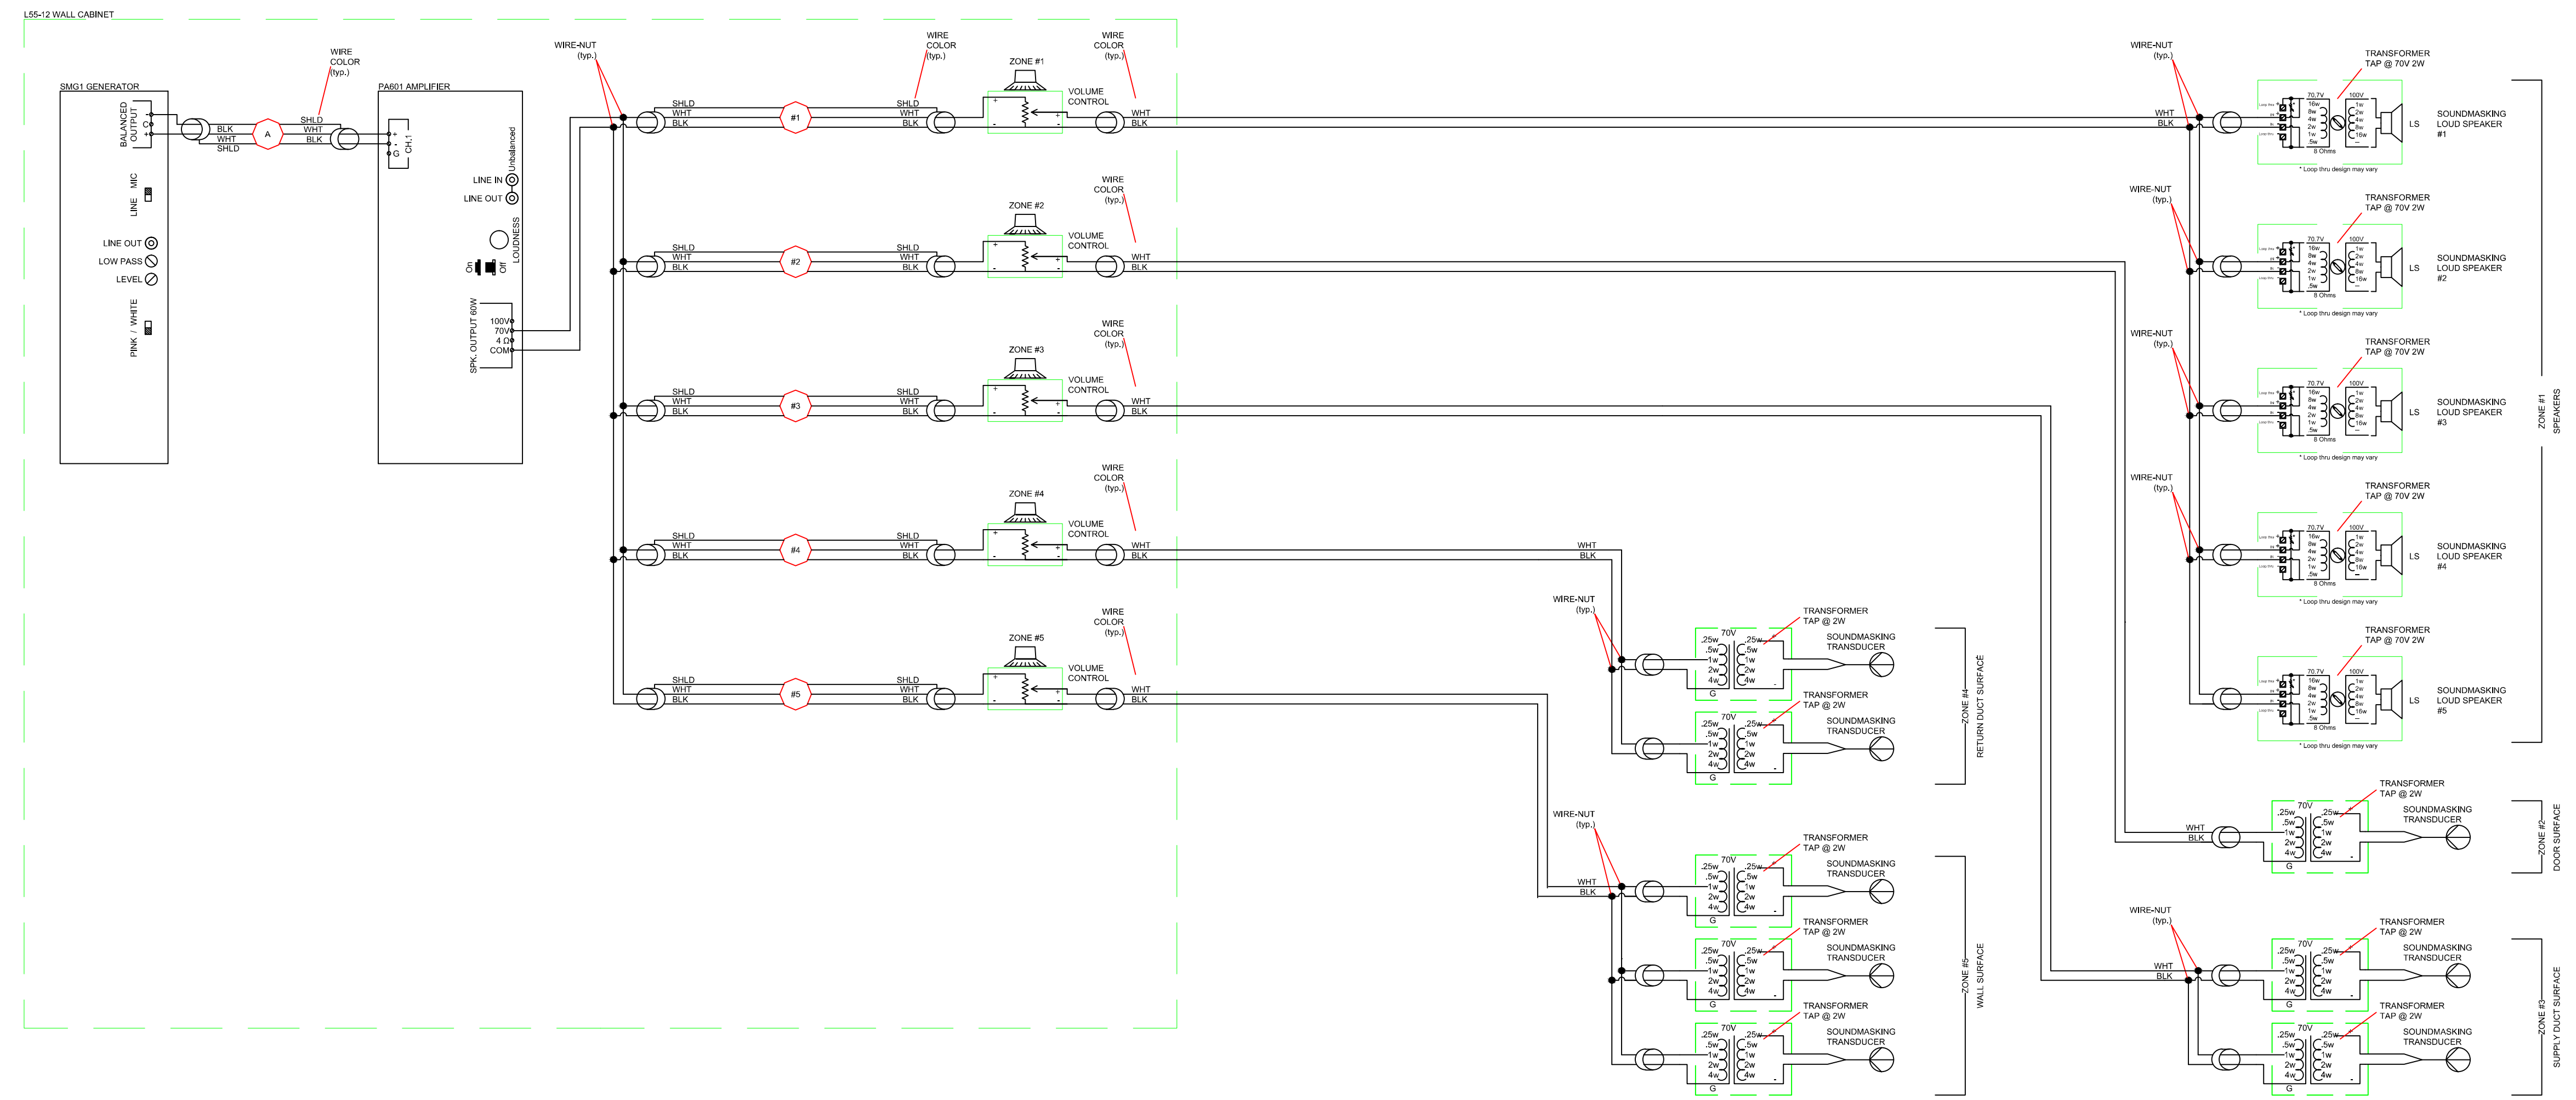

# 38' X 13' ROOM

REVISIONS	BY
00/00/00	CJC

**avlelec**

8641 South Warhawk Rd. Conifer, Colorado 80433  
[www.avlelec.com](http://www.avlelec.com)  
 Patrick McAllister Tel: 303-670-1099

WIRING DIAGRAM	
Weekes Sales & Service Okawville, IL 62271 Jeremy Weekes	
DWG #	022414 Weekes Sales & Service SCH
DATE	02 / 24 / 14
SCALE =	N/A
SHEET	1 OF 2

# 18' X 12' ROOM

REVISIONS	BY
00/00/00	CJC

avlelec

8641 South Warhawk Rd. Conifer, Colorado 80433  
 www.avlelec.com  
 Patrick McAllister Tel: 303-670-1099

WIRING DIAGRAM	
Weeke Sales & Service Okawville, IL 62271 Jeremy Weeke	
DWG #	022414 Weeke Sales & Service SCH
DATE	02 / 24 / 14
SCALE =	N/A
SHEET	2 OF 2