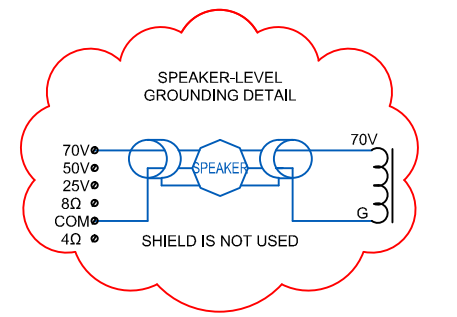

# 38' X 13' ROOM

REVISIONS	BY
00/00/00	CJC

**avlelec**

8641 South Warhawk Rd. Conifer, Colorado 80433  
[www.avlelec.com](http://www.avlelec.com)  
 Patrick McAllister Tel: 303-670-1099

WIRING DIAGRAM	
Weekes Sales & Service Okawville, IL 62271 Jeremy Weekes	
DWG #	022414 Weekes Sales & Service SCH
DATE	02 / 24 / 14
SCALE =	N/A
SHEET	1 OF 2

# 18' X 12' ROOM

REVISIONS	BY
00/00/00	CJC

avlelec

8641 South Warhawk Rd. Conifer, Colorado 80433  
 www.avlelec.com  
 Patrick McAllister Tel: 303-670-1099

WIRING DIAGRAM	
Weeke Sales & Service Okawville, IL 62271 Jeremy Weeke	
DWG #	022414 Weeke Sales & Service SCH
DATE	02 / 24 / 14
SCALE =	N/A
SHEET	2 OF 2