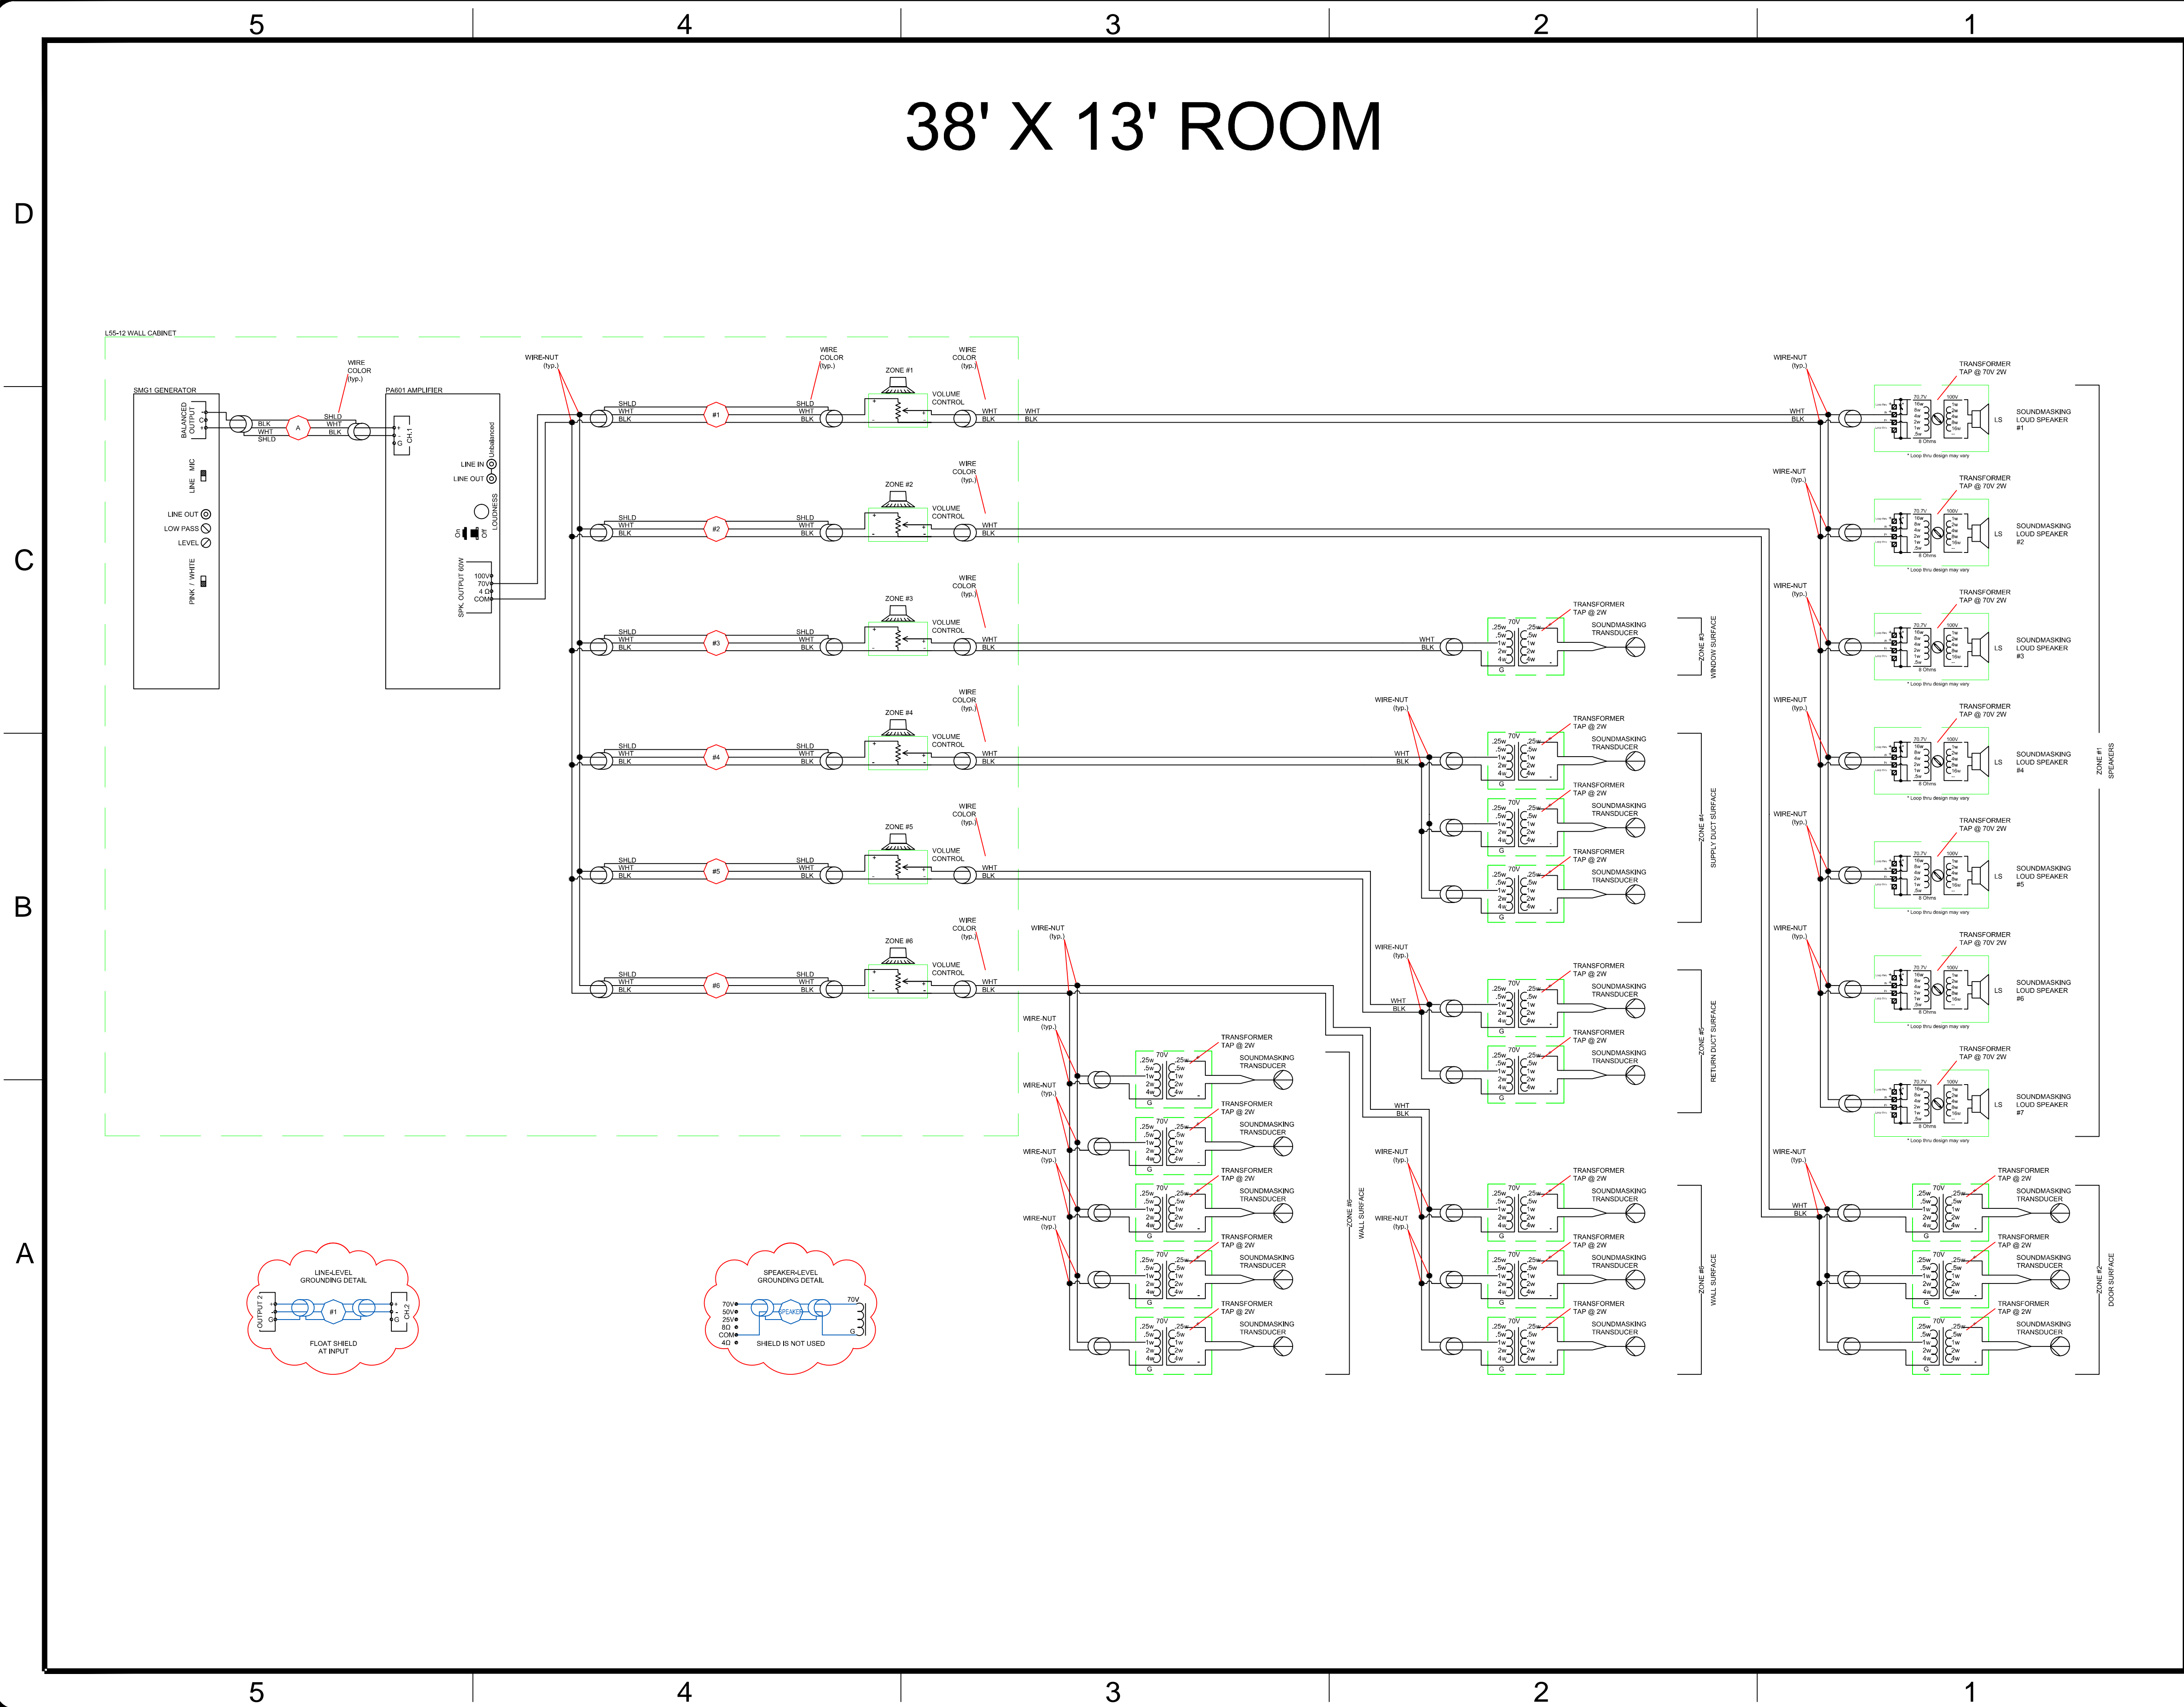

# 38' X 13' ROOM

REVISIONS	BY
00/00/00	CJC

**avlelec**

8641 South Warhawk Rd. Conifer, Colorado 80433  
[www.avlelec.com](http://www.avlelec.com)  
 Patrick McAllister Tel: 303-670-1099

WIRING DIAGRAM	
Weekes Sales & Service Okawville, IL 62271 Jeremy Weekes	
DWG #	022414 Weekes Sales & Service SCH
DATE	02 / 24 / 14
SCALE =	N/A
SHEET	1 OF 2

# 18' X 12' ROOM

REVISIONS	BY
00/00/00	CJC

avlelec

8641 South Warhawk Rd. Conifer, Colorado 80433  
 www.avlelec.com  
 Patrick McAllister Tel: 303-670-1099

WIRING DIAGRAM	
Weeke Sales & Service Okawville, IL 62271 Jeremy Weeke	
DWG #	022414 Weeke Sales & Service SCH
DATE	02 / 24 / 14
SCALE =	N/A
SHEET	2 OF 2