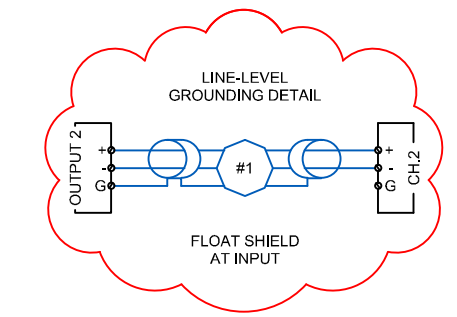

# 38' X 13' ROOM

REVISIONS	BY
00/00/00	CJC

**avlelec**

8641 South Warhawk Rd. Conifer, Colorado 80433  
[www.avlelec.com](http://www.avlelec.com)  
 Patrick McAllister Tel: 303-670-1099

WIRING DIAGRAM	
Weekes Sales & Service Okawville, IL 62271 Jeremy Weekes	
DWG #	022414 Weekes Sales & Service SCH
DATE	02 / 24 / 14
SCALE =	N/A
SHEET	1 OF 2

# 18' X 12' ROOM

REVISIONS	BY
00/00/00	CJC

avlelec

8641 South Warhawk Rd. Conifer, Colorado 80433  
 www.avlelec.com  
 Patrick McAllister Tel: 303-670-1099

WIRING DIAGRAM	
Weeke Sales & Service Okawville, IL 62271 Jeremy Weeke	
DWG #	022414 Weeke Sales & Service SCH
DATE	02 / 24 / 14
SCALE =	N/A
SHEET	2 OF 2