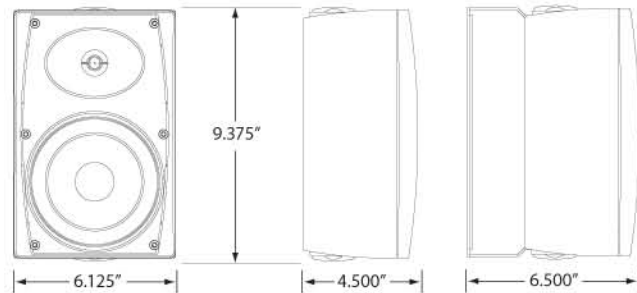

Recommended Installations:

- On walls, on poles, under eaves, indoors and outdoors

Recommended Applications:

- Foreground and background music
- Paging
- Public address

Included Accessories:

- C-shaped mounting brackets
- Bracket knobs

Performance Specifications:

Tweeter: 5/8" (16mm) Polycarbonate dome

Woofer: 5-1/4" (133mm) Polypropylene cone with a rubber surround

Frequency Range: 65Hz – 20kHz (± 10 dB)

Nominal Sensitivity: 88dB (2.83V/1meter)

Nominal Coverage Angle: 90° horizontal; 90° vertical (see polar response plots)

Directivity Factor: 2.94 averaged from 500Hz to 4kHz

Directivity Index: 3.50 averaged from 500Hz to 4kHz

Transformer Taps: 16W, 8W, 4W, 2W (70-Volt); 16W, 8W, 4W, 2W (100-Volt); 8 ohms

Power Handling: 60 watts maximum program power; 40 watts continuous pink noise

Enclosure Material: ABS (meets UL94V-0 fire rating)

Baffle Material: ABS (meets UL94V-0 fire rating)

Grille: Paintable weather-resistant aluminum

Input Termination: 4-Post barrier strip with two input terminals and two loop-through terminals

Dimensions (H X W X D): 6-1/8" x 9-3/8" x 6-1/2"
(156mm x 238mm x 165mm)

Net Weight: 8 lbs (3.63kg) each

Shipping Weight: 19 lbs (8.61kg) pair

Available Colors: Black (SM516B); White (SM516W)

Dimensions:

Warranty:

AVLELEC warrants the SM516 to be free of any defect in material or workmanship for a period of 5 years from the date of purchase. During the warranty period, AVLELEC will repair or replace (at its option) all such defects without charge for parts or labor, if returned prepaid to the proper AVLELEC service facility, together with the original sales receipt or other proof of purchase. The unit will be returned prepaid.

AVLELEC

www.SoundmaskingInstallation.com

8641 S. Warhawk Rd. Conifer, CO 80433
(303) 670-1099 (303) 679-8949 fax
Patrick.McAllister@AVLELEC.com