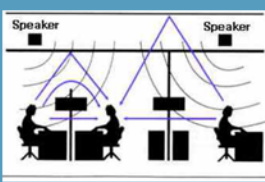

AVLELEC

www.SoundmaskingInstallation.com

The AVLELEC FastMount® series consists of three extendedbandwidth loudspeakers that establish a new benchmark for ruggedness, weather-resistance, ease of installation and performance in commercial/professional outdoor speakers. All FastMount models feature a polypropylene cone woofer (FMS860: 8"; FMS660: 6-1/2"; FMS530: 5-1/4") and a 1" polyurethane dome tweeter that ensure superior-quality sound even in outdoor areas with minimal reflecting surfaces.

The exclusive patent-pending FastMount bracket allows these loudspeakers to literally snap and lock securely into place. Removal is performed via a hidden release tab located behind the speaker grille. These new brackets make it easy for installers to mount FastMount loudspeakers as close as one inch to the mounting surface in a vertical or horizontal position, on a pole or across a corner. Once in place, FastMount loudspeakers can pivot 180 degrees and can be rotated by a regulated indexed position system that ensures consistent placement from one speaker to another for uniform appearance and accurate soundfield reproduction. An equally valuable, all-new FastMount feature is a new Protected-Access Connection Terminal (PACT) that protects wire connectors from weather corrosion while making installation easier. PACT accepts input cabling via concealed, weatherproof, rubber-grommated rear-panel ports and directs it to the front, baffle-side of each loudspeaker. Signal connections are made there, behind a sealed access panel, while the speaker is secure in its mounting bracket. This eliminates any risky acrobatics on ladders for installers. FastMount speakers are transformer-coupled, with taps for both 70V and 100V operation and 8-ohm bypass. All FastMount models feature a rugged, paintable, weather-resistant polypropylene enclosure and a paintable perforated aluminum grille, and are available in black and white.

Recommended Installations:

- On walls, on poles, under eaves, indoor and outdoors

Recommended Applications:

- High-quality foreground and background music
- Paging
- Public address

Included Accessories:

- FastMount® bracket

Performance Specifications:

Tweeter: 1" (25mm) Polyurethane dome

Woofer:

FMS860 - 8" (203mm) One-piece black Polypropylene cone with a rubber surround

FMS660 - 6-1/2" (165mm) One-piece black Polypropylene cone with a rubber surround

FMS530 - 5-1/4" (133mm) One-piece black Polypropylene cone with a rubber surround

Frequency Range:

FMS860 - 45Hz - 20kHz ±3dB

FMS660 - 55Hz - 20kHz ±3dB; FMS530 - 65Hz - 20kHz ±3dB

Nominal Sensitivity:

FMS860 - 91dB (2.83V/1 meter)

FMS660 - 89dB (2.83V/1 meter)

FMS530 - 88dB (2.83V/1 meter)

Transformer Taps:

FMS860 - 60W, 30W, 15W, 7.5W (70V); 60W, 30W, 15W (100V); 8 ohms

FMS660 - 60W, 30W, 15W, 7.5W (70V); 60W, 30W, 15W (100V); 8 ohms

FMS530 - 30W, 15W, 7.5W, 3.8W (70-Volt); 30W, 15W, 7.5W (100-Volt); 8 ohms

Power Handling: