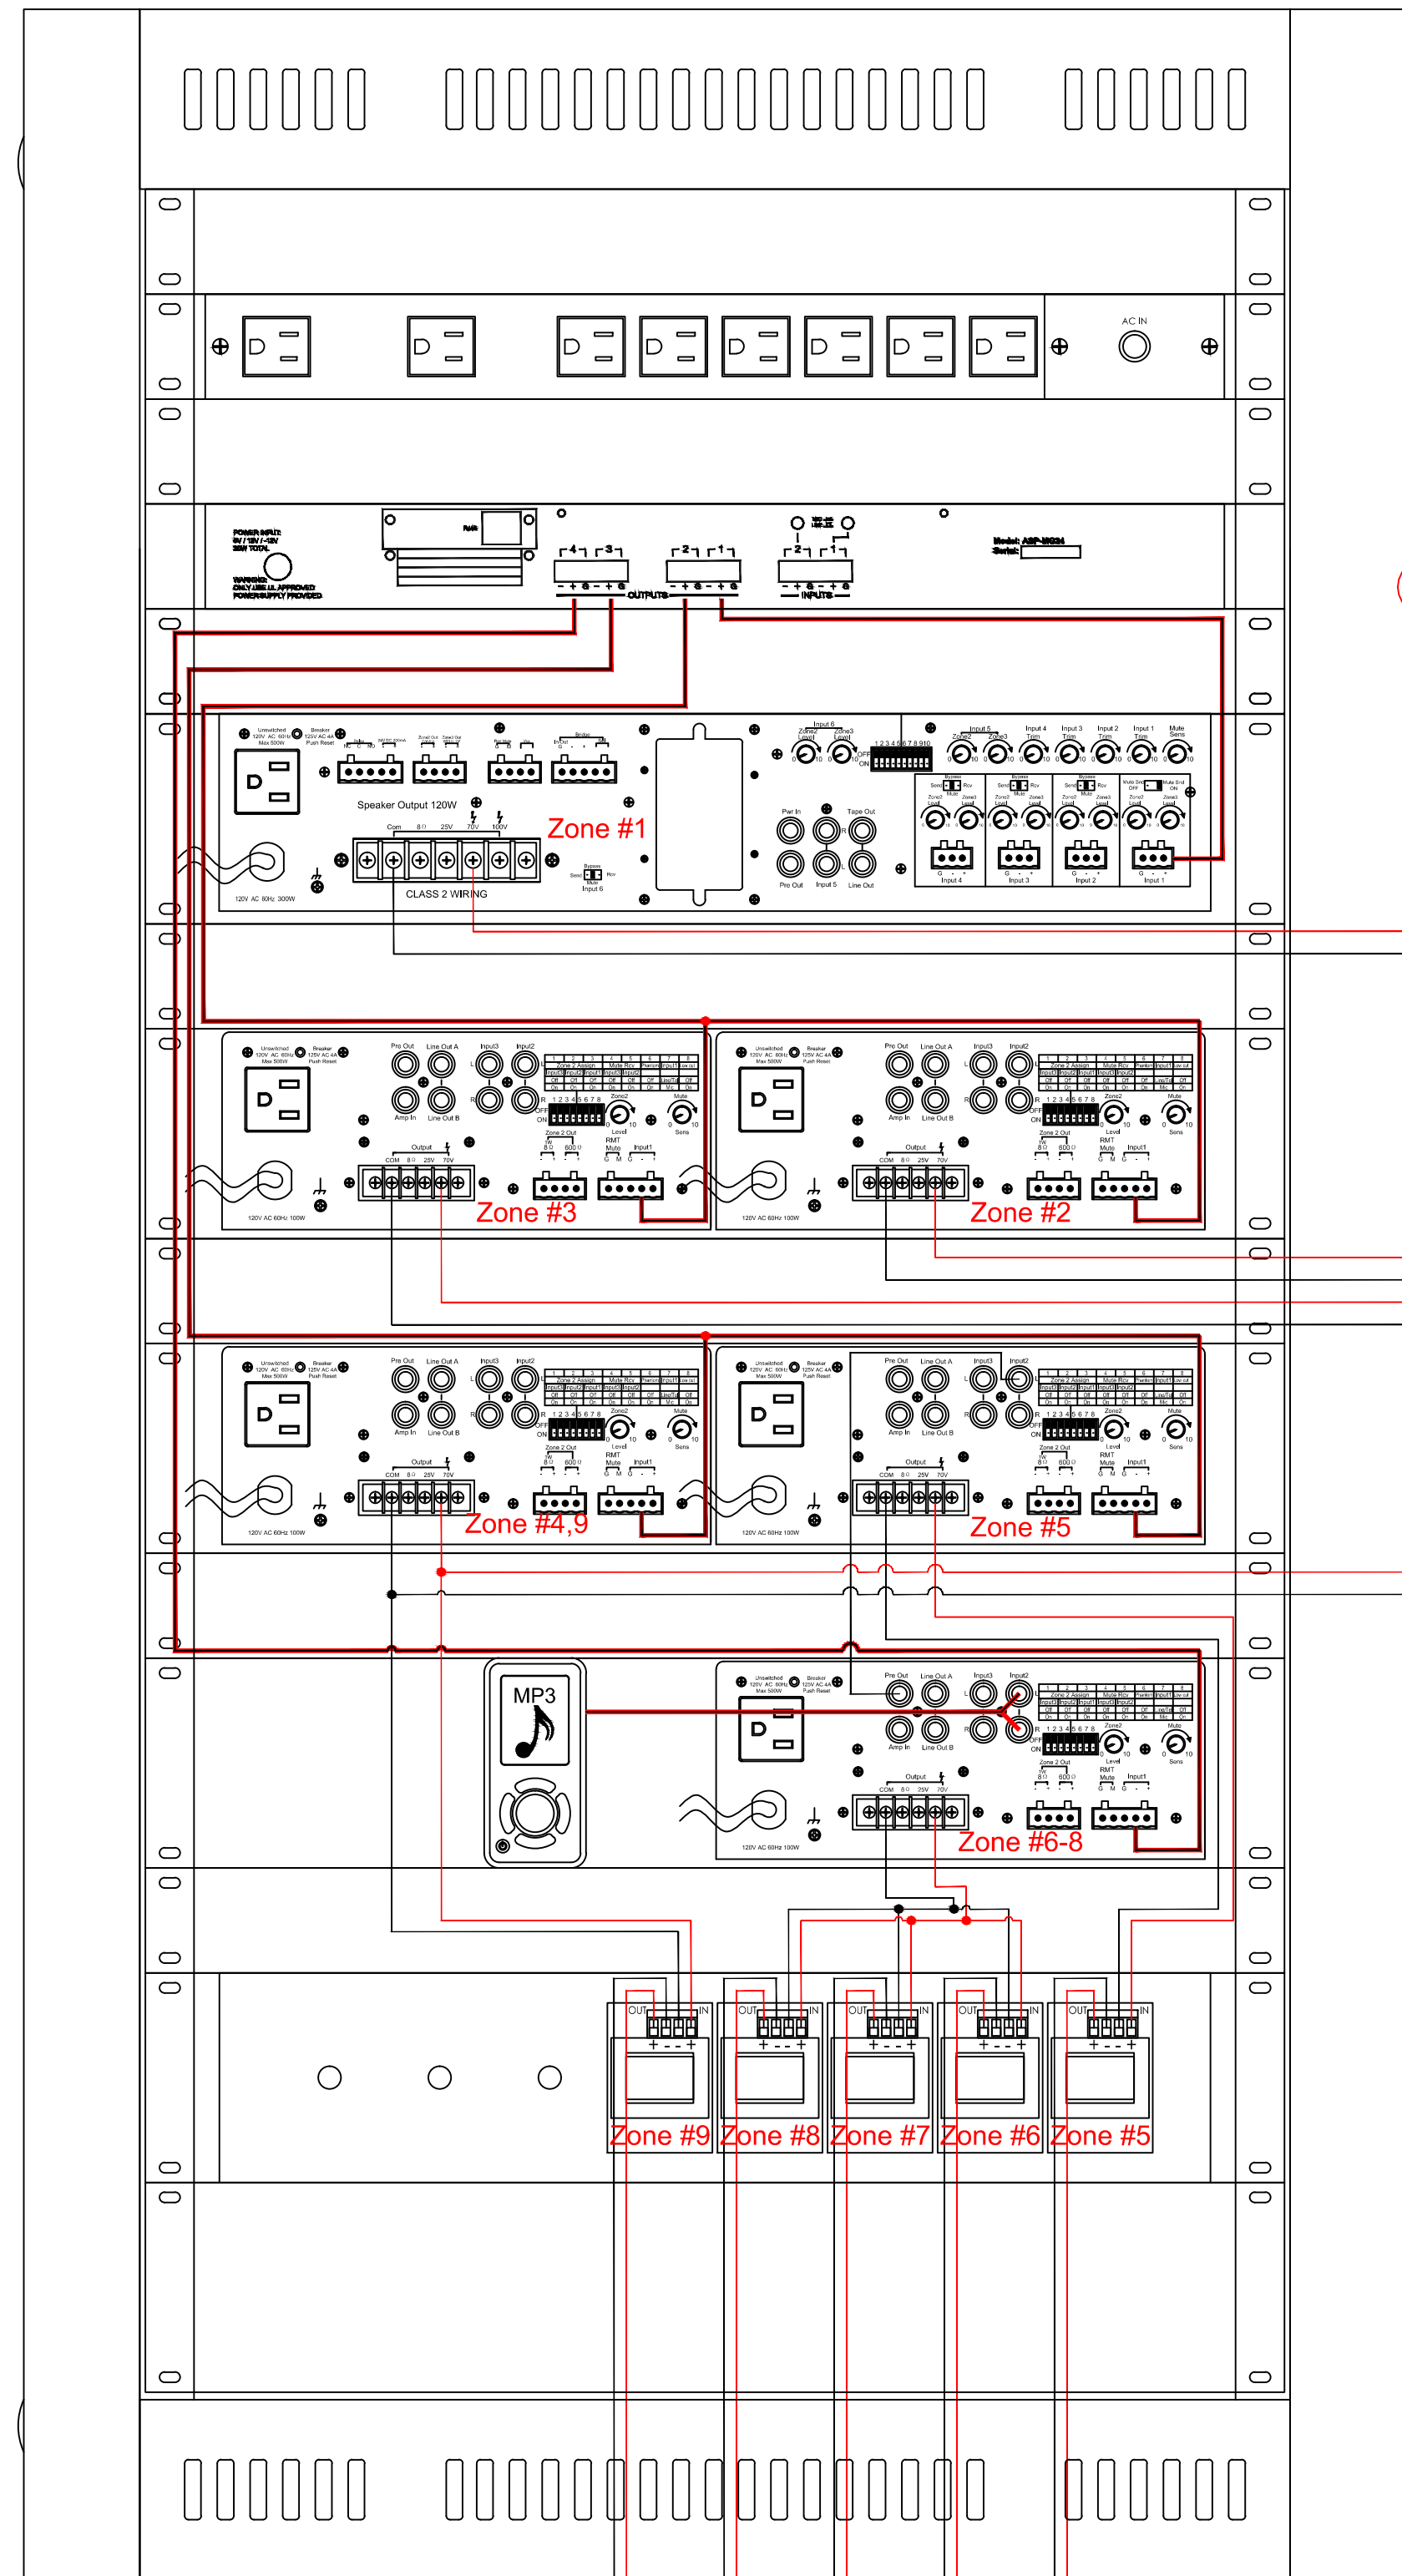

Front

Rear

to Sound Masked speakers

to SPK's #s 1-63

to SPK's #s 64-93

to SPK's #s 94-105

to SPK's #s 106-122

to Window Transducer

to SPK's. #139

to SPK's. #s137-138

to Music Masked speakers

to SPK's. #s 128-134

to SPK's. #s 135-136

REVISIONS	BY
--/--/--	AAA

avlelec

8641 South Warhawk Rd. Conifer, Colorado 80433
www.avlelec.com
 Patrick McAllister Tel: 303-670-1099