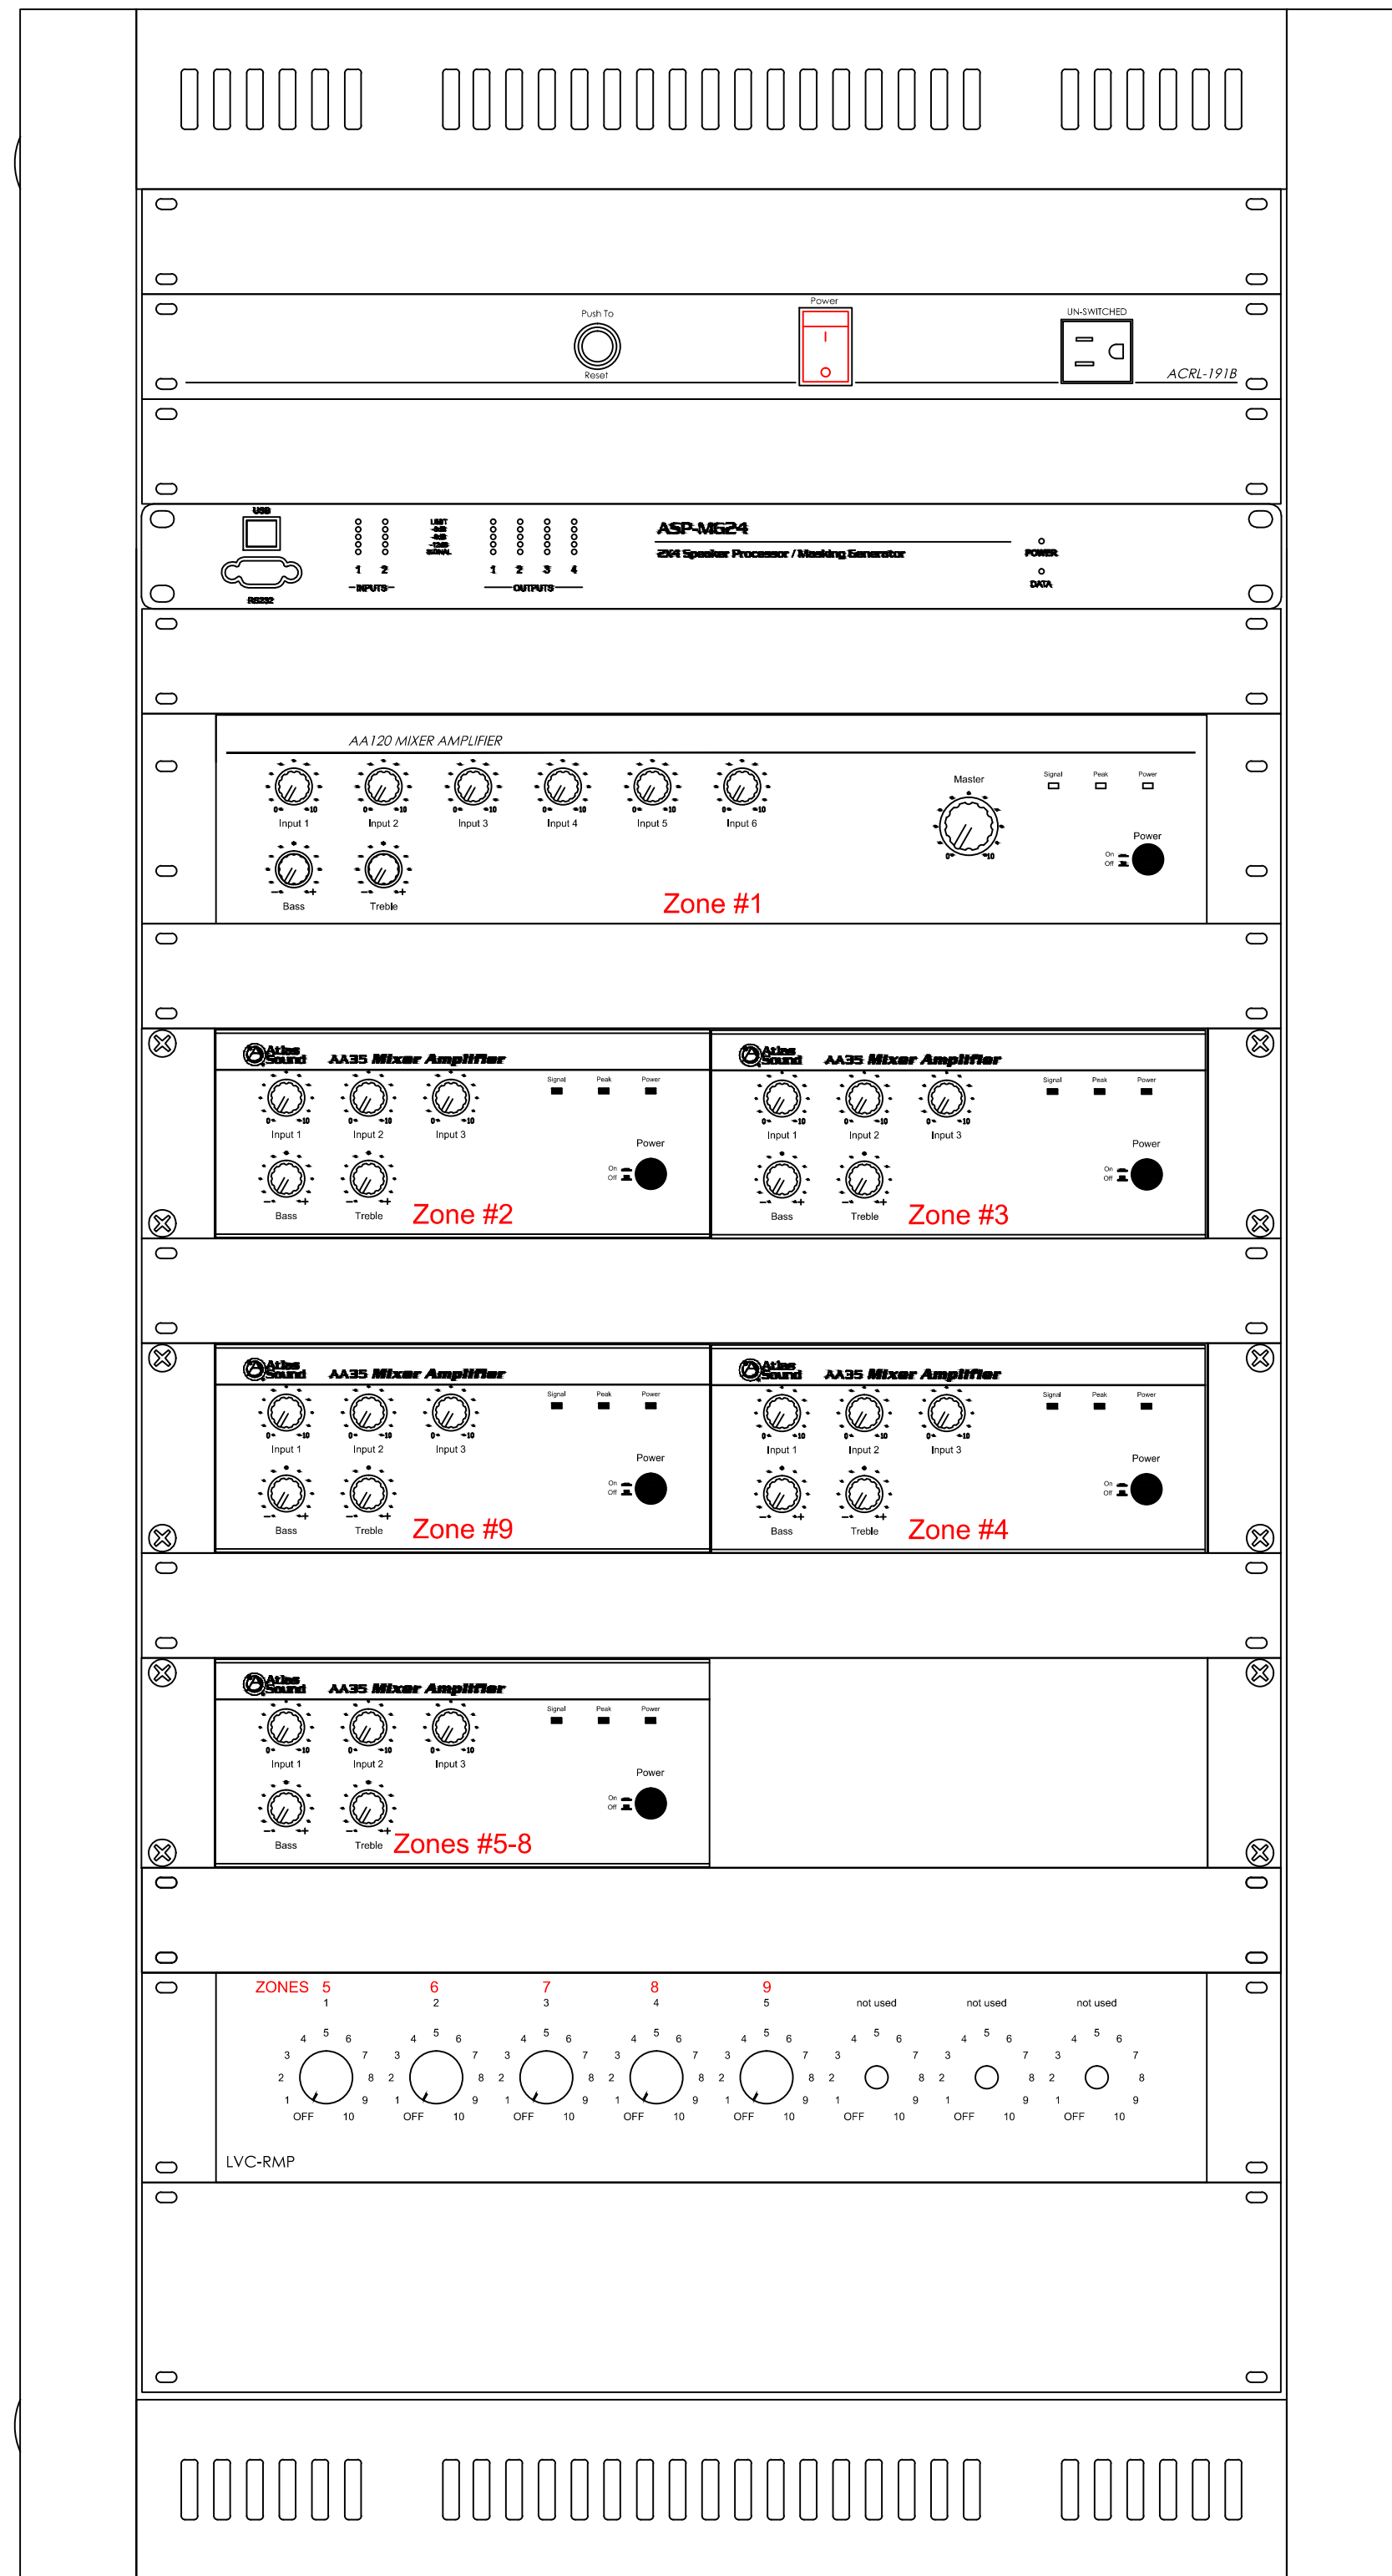

Front

Rear

to Sound Masked speakers

to SPK's #s 1-63

to SPK's #s 64-93

to SPK's #s 94-105

to SPK's #s 106-122

to Window Transducer